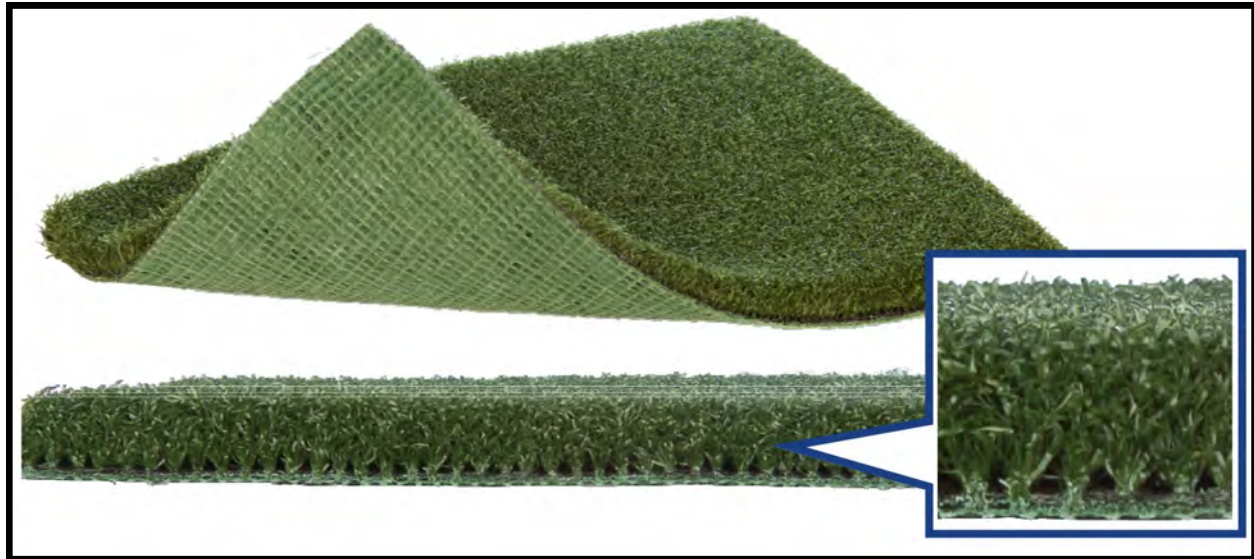

BEAM CLAY®

Synthetic Golf & Landscape Turf

WHOLESALE PRICE LIST

GOLF TURF

PERFECT PUTT

48 OZ. TEXTURIZED NYLON PILE

Secondary Backing:	1mm Rubber
Pile Height:	9/16" (+/- 1/8"), overall height approx. 5/8"
Roll Width:	15' Untrimmed
Perforated:	No
Color:	Forest Green
Shipping Weight:	96 oz. per square yard
Infill:	2-3 lbs./sf dry 70 mesh or smaller silica sand recommended

Not only is this our premier putting surface that performs like a natural green, it is also the most versatile putting surface available. This product is ideal for glue down over concrete or asphalt AS WELL AS installing over a compacted aggregate base. The ideal product for putting and short chip shots.

These specifications are standard and may vary slightly due to manufacturing tolerances

YOUR "ONE-STOP" SOURCE FOR AMERICA'S BASEBALL, SOFTBALL & SPORTS SURFACES & SUPPLIES!

PRICES SUBJECT TO CHANGE & AVAILABILITY PLUS SHIPPING | VOLUME DISCOUNTS AVAILABLE | COOPERATIVE PURCHASING CONTRACT PRICING FOR 50 STATES

PARTAC PEAT CORPORATION
ONE KELSEY PARK, GREAT MEADOWS, NEW JERSEY 07838

800-247-BEAM (2326) • (908) 637-4191 • FAX (908) 637-8421
Bid Term - 5/9/18 - 5/9/20 Extended to 5/18/21 Extended to 5/18/22
www.beamclay.com • sales@beamclay.com