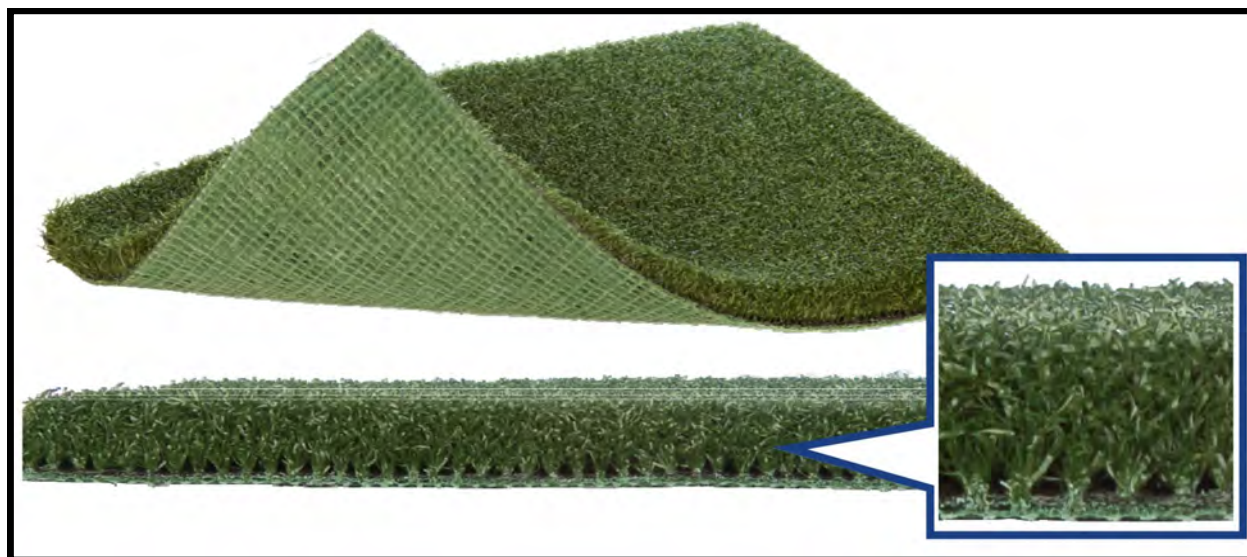

BEAM CLAY®

Synthetic Turf for Bocce Courts

WHOLESALE PRICE LIST

BOCCE TURF

48 oz. NYLON

- **Secondary Backing:** 1mm Rubber
- **Pile Height:** 9/16" (+/- 1/8"), overall height approx. 5/8"
- **Roll Width:** 15' Untrimmed
- **Perforated:** No
- **Color:** Forest Green
- **Shipping Weight:** 83 oz per square yard

These specifications are standard and may vary slightly due to manufacturing tolerances.

YOUR "ONE-STOP" SOURCE FOR AMERICA'S BASEBALL, SOFTBALL & SPORTS SURFACES & SUPPLIES!

PRICES SUBJECT TO CHANGE & AVAILABILITY PLUS SHIPPING | VOLUME DISCOUNTS AVAILABLE | COOPERATIVE PURCHASING CONTRACT PRICING FOR 50 STATES

PARTAC PEAT CORPORATION
ONE KELSEY PARK, GREAT MEADOWS, NEW JERSEY 07838

800-247-BEAM (2326) • (908) 637-4191 • FAX (908) 637-8421
Bid Term - 5/9/18 - 5/9/20 Extended to 5/18/21 Extended to 5/18/22
www.beamclay.com - sales@beamclay.com