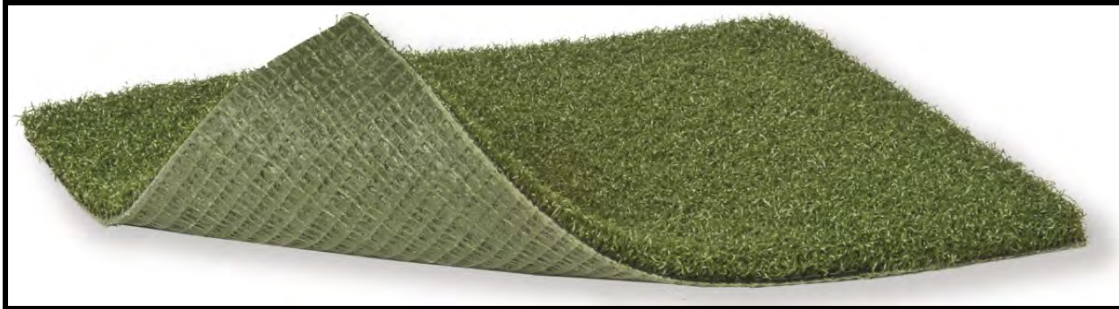

BEAM CLAY®

Synthetic Turf for Bocce Courts

WHOLESALE PRICE LIST
EFFECTIVE: JANUARY 1, 2021

BOCCE TURF

36 oz. TEXTURIZED NYLON

Secondary Backing:	1mm Rubber
Pile Height:	3/8" (+/- 1/8")
Roll Width:	15' Untrimmed
Perforated:	No
Color:	Forest Green
Shipping Weight:	84 oz per square yard