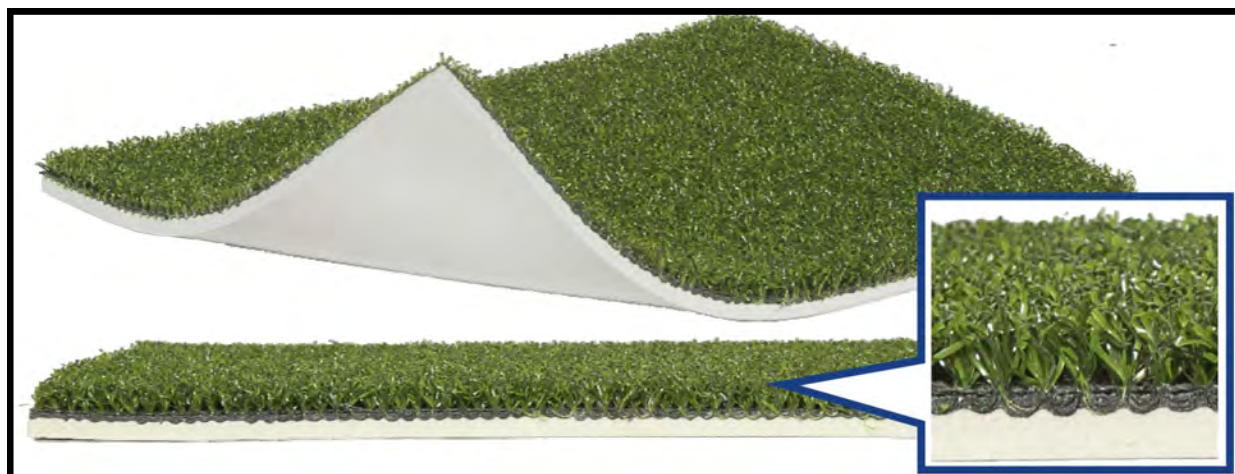

BEAM CLAY®

Synthetic Turf for Bocce Courts

WHOLESALE PRICE LIST

BOCCE TURF

24 oz. POLYPROPYLENE

- **Secondary Backing:** 5mm Foam with or without scrim
- **Pile Height:** 1/4" (+/- 1/8"), overall height approx. 1/2"
- **Roll Width:** 12' Untrimmed
- **Perforated:** No
- **Color:** Pine
- **Shipping Weight:** 108 oz per square yard with scrim

These specifications are standard and may vary slightly due to manufacturing tolerances.

YOUR "ONE-STOP" SOURCE FOR AMERICA'S BASEBALL, SOFTBALL & SPORTS SURFACES & SUPPLIES!

PRICES SUBJECT TO CHANGE & AVAILABILITY PLUS SHIPPING | VOLUME DISCOUNTS AVAILABLE | COOPERATIVE PURCHASING CONTRACT PRICING FOR 50 STATES

PARTAC PEAT CORPORATION
ONE KELSEY PARK, GREAT MEADOWS, NEW JERSEY 07838

800-247-BEAM (2326) • (908) 637-4191 • FAX (908) 637-8421
Bid Term - 5/9/18 - 5/18/20 Extended to 5/18/21 Extended to 5/18/22
www.beamclay.com • sales@beamclay.com