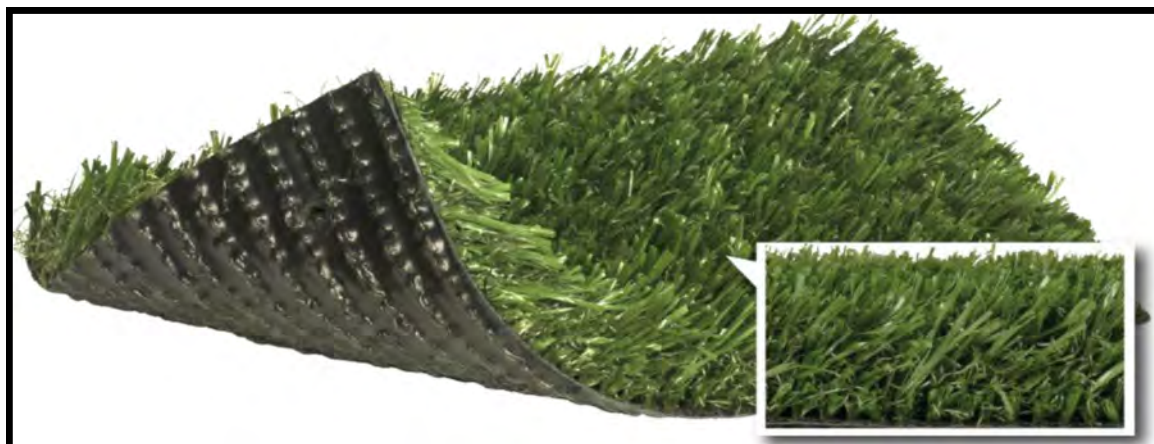

BEAM CLAY®

Synthetic Turf - For Baseball & Softball

WHOLESALE PRICE LIST

BASEBALL & SOFTBALL TURF

STADIUM 77 BLEND

PRODUCT DATA SHEET

Yarn Type:	50 oz. Polyethylene Slitfilm and Polypropylene Pile
Shipping Weight:	77 oz per sq yard
Secondary Backing:	Black unitary
Pile Height:	1 3/4"
Roll Width:	15' Untrimmed
Perforated:	Yes
Color:	Field Green, Clay, White, Brown