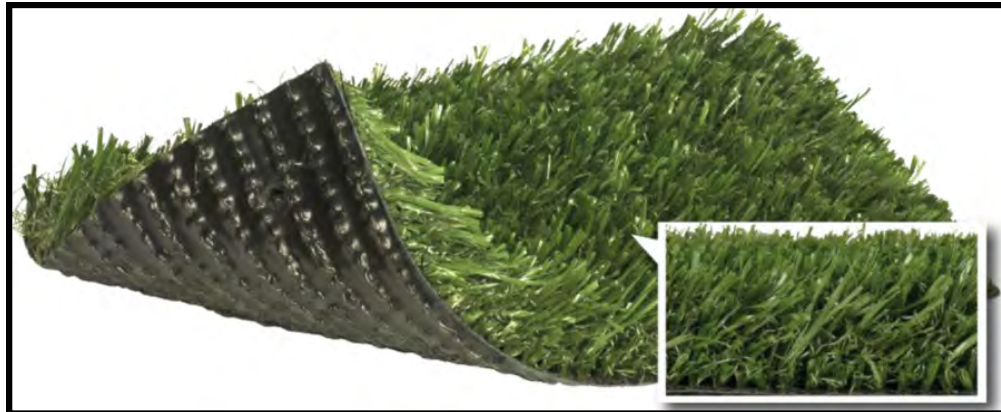

Synthetic Turf Catalog

	Page(s)
Batting Practice Mats.....	2
Home Plate Circle Halo	3
Baseball & Softball Turf	5-15
Synthetic Turf Grooming Equipment.....	16-18
Golf & Landscape Turf	19-29
Bocce Turf	30-39
Tennis Turf.....	40-42
Landscaping, Playground or Pet Turf.....	43-48
Infill	49-52
Tape, Glue, Cleaners, Velcro & Foam Playground Pads	53

YOUR "ONE-STOP" SOURCE FOR AMERICA'S BASEBALL, SOFTBALL & SPORTS SURFACES & SUPPLIES!

PRICES SUBJECT TO CHANGE & AVAILABILITY PLUS SHIPPING | VOLUME DISCOUNTS AVAILABLE | COOPERATIVE PURCHASING CONTRACT PRICING FOR 50 STATES

PARTAC PEAT CORPORATION
ONE KELSEY PARK, GREAT MEADOWS, NEW JERSEY 07838

800-247-BEAM (2326) • (908) 637-4191 • FAX (908) 637-8421
Bid Term - 5/9/18 - 5/19/20 Extended to 5/18/21. Estimated to 5/18/22
www.beamcity.com • sales@beamcity.com