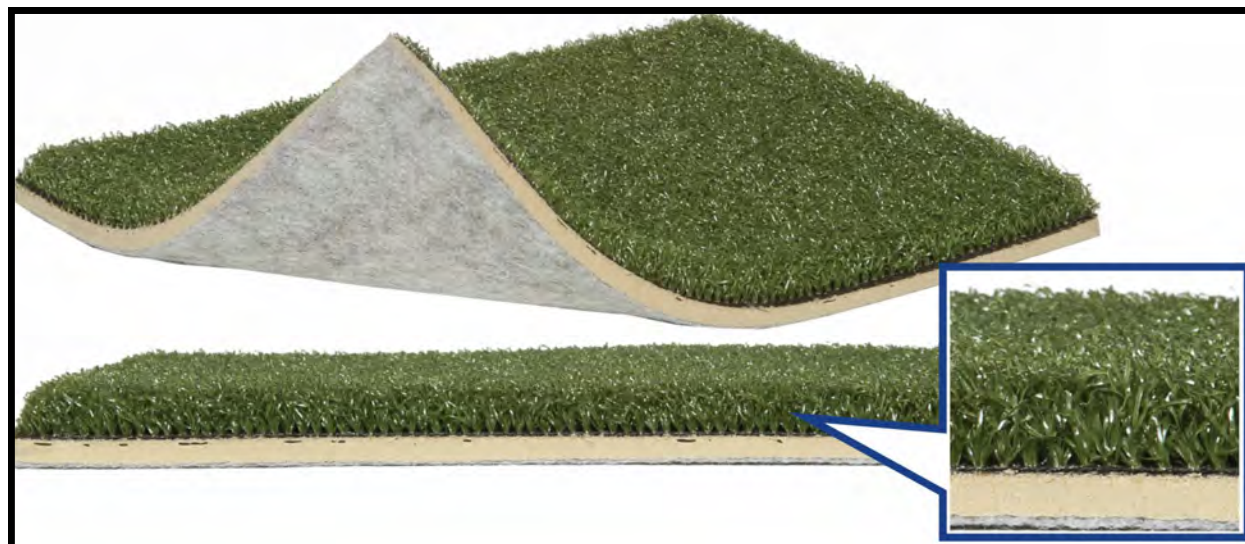

BEAM CLAY®

Synthetic Turf for Bocce Courts

WHOLESALE PRICE LIST

BOCCE TURF

36 oz. POLYPROPYLENE

Yarn Type:	Polypropylene	
Shipping Weight:	118 oz per sq yard (with 5mm foam) 71 oz per sq yard (with 1mm rubber) 63 oz per sq yard (with black unitary)	
Pile Height:	9/16" (+/- 1/8")	
Roll Width:	12' (All colors Available) 15' (Pine & Spring Green Only)	
Perforated:	No	
Color:	Pine (Darker Solid Green above), Spring Green (Lighter Multi-Shades), Clay, Red, White, Blue, Orange, Yellow, Black, Purple, Crimson, Maroon, Brown, Navy	

YOUR "ONE-STOP" SOURCE FOR AMERICA'S BASEBALL, SOFTBALL & SPORTS SURFACES & SUPPLIES!

PRICES SUBJECT TO CHANGE & AVAILABILITY PLUS SHIPPING | VOLUME DISCOUNTS AVAILABLE | COOPERATIVE PURCHASING CONTRACT PRICING FOR 50 STATES

PARTAC PEAT CORPORATION
ONE KELSEY PARK, GREAT MEADOWS, NEW JERSEY 07838

800-247-BEAM (2326) • (908) 637-4191 • FAX (908) 637-8421
Bid Term - 5/9/18 - 5/18/20 Extended to 5/18/21 Extended to 5/18/22
www.beamclay.com • sales@beamclay.com