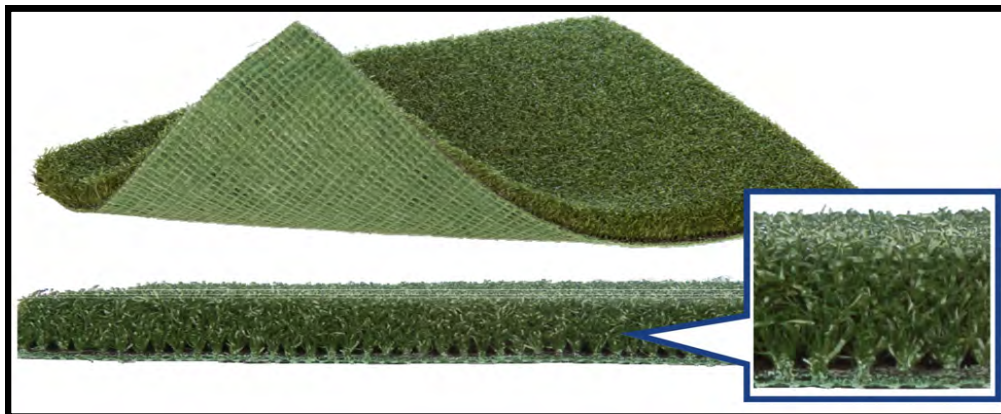

Synthetic Turf Catalog

	Page(s)
Batting Practice Mats.....	2
Home Plate Circle Halo	3
Baseball & Softball Turf	5-15
Synthetic Turf Grooming Equipment.....	16-18
Golf & Landscape Turf	19-29
Bocce Turf	30-39
Tennis Turf.....	40-42
Landscaping, Playground or Pet Turf.....	43-48
Infill	49-52
Tape, Glue, Cleaners, Velcro & Foam Playground Pads	53

YOUR "ONE-STOP" SOURCE FOR AMERICA'S BASEBALL, SOFTBALL & SPORTS SURFACES & SUPPLIES!

PRICES SUBJECT TO CHANGE & AVAILABILITY PLUS SHIPPING | VOLUME DISCOUNTS AVAILABLE | COOPERATIVE PURCHASING CONTRACT PRICING FOR 50 STATES

PARTAC PEAT CORPORATION
ONE KELSEY PARK, GREAT MEADOWS, NEW JERSEY 07838

800-247-BEAM (2326) • (908) 637-4191 • FAX (908) 637-8421
Bid Term - 5/9/18 - 5/19/20 Extended to 5/18/21. Estimated to 5/18/22
www.beamcity.com • sales@beamcity.com